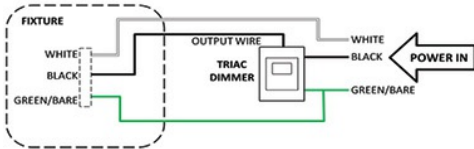

February 23, 2017		608943 Triac/Phase-cut dimmers									
Brand	Type	Series	Model #	Wiring	watts	dimming method	Version Code	Max # of Luminaires	Notes	minimum dimming range	
Lutron	C.L	Ariadni/Toggler C.L	AYCL-153P	Single-pole/3-way	150	Toggler	T8, T9	12	3-Way only works with a 3-Way switch	3%	
			TGCL-153P								
			Diva C.L								
			DVCL-153P								
			Skylark C.L								
			SCL-153P								
	Maestro C.L	CTCL-153P	Single-pole/3-way/ multi-location	150	Digital	2014	12	3-Way only works with a 3-Way switch or dimmer companion MA-R (not a dimmer). Multi-location only work with MA-R	4%		
		LGCL-153P									
		MSCL-VP153M									
		MSCL-OP153M									
		MRF2-6CL									
		Nova T									
RF C.L	Grafik T RF	NTCL-250	Single-pole	250	slide to off	BR Y02	20		4%		
		GT-150	Single-pole/3-way/ multi-location	150	Digital	T6	12	3-Way or multi-location only works with companion GT-AD (not a dimmer)	3%		
Wireless	Caseta	PD-6WCL	Single-pole or multi- location	150	Digital and Wireless	M6	12	Multi-location only works with Pico wireless remote PJ2	0%		
		Decora	DS106-1L	Single-pole/3-Way	300	slide with ON/OFF button	NA	25	3-Way only works with a 3-Way switch	24%	
Leviton	Universal Dimmer	Sureslide	IP106-10	Single-pole/3-Way	150	slide with ON/OFF button	NA	12	3-Way only works with a 3-Way switch	4%	
			6672-1L	single	150	slide to off	NA	12		12%	
			6674-P0	Single-pole/3-Way	150	slide with ON/OFF button	NA	12	3-Way only works with a 3-Way switch	4%	
			Remu	RE106	Single-pole/3-Way	300	Digital	NA	25	3-Way only works with remote RE00R Requires neutral wire connection	0%
			Decora Digital	DDMX1-BL	Single-pole/3-Way	450	Digital or Bluetooth	NA	37	3-Way only works with remote DDOOR-DL Requires neutral wire connection	0%