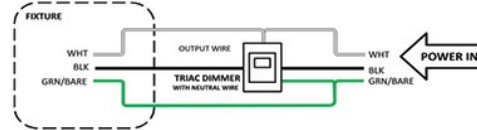

February 23, 2017		608943 Triac/Phase-cut dimmers									
Brand	Type	Series	Model #	Wiring	watts	dimming method	Version Code	Max # of Luminaires	Notes	minimum dimming range	
Lutron	C.L	Ariadni/Toggler C.L	AYCL-153P	Single-pole/3-way	150	Toggler	T8, T9	12	3-Way only works with a 3-Way switch	3%	
			TGCL-153P								
			Diva C.L								
			DVCL-153P								
			Skylark C.L								
			SCL-153P								
	Maestro C.L	CTCL-153P	Single-pole/3-way/ multi-location	150	Digital	2014	12	3-Way only works with a 3-Way switch or dimmer companion MA-R (not a dimmer). Multi-location only work with MA-R	4%		
		LGCL-153P									
		MSCL-VP153M									
		MSCL-OP153M									
		MRF2-6CL									
		Nova T									
RF C.L	Grafik T RF	NTCL-250	Single-pole	250	slide to off	BR Y02	20		4%		
		GT-150	Single-pole/3-way/ multi-location	150	Digital	T6	12	3-Way or multi-location only works with companion GT-AD (not a dimmer)	3%		
Wireless	Caseta	PD-6WCL	Single-pole or multi- location	150	Digital and Wireless	M6	12	Multi-location only works with Pico wireless remote PJ2	0%		
		Decora	DS106-1L	Single-pole/3-Way	300	slide with ON/OFF button	NA	25	3-Way only works with a 3-Way switch	24%	
Leviton	Universal Dimmer	Sureslide	IP106-10	Single-pole/3-Way	150	slide with ON/OFF button	NA	12	3-Way only works with a 3-Way switch	4%	
			6672-1L	single	150	slide to off	NA	12		12%	
			6674-P0	Single-pole/3-Way	150	slide with ON/OFF button	NA	12	3-Way only works with a 3-Way switch	4%	
			Remu	RE106	Single-pole/3-Way	300	Digital	NA	25	3-Way only works with remote RE00R Requires neutral wire connection	0%
			Decora Digital	DDMX1-BL	Single-pole/3-Way	450	Digital or Bluetooth	NA	37	3-Way only works with remote DDOOR-DL Requires neutral wire connection	0%