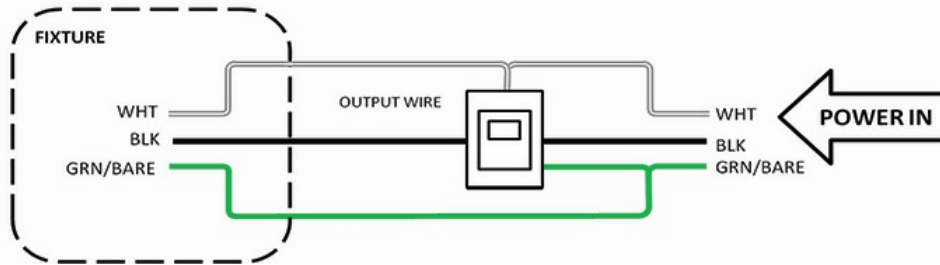

Project:  Date:

Prepared By:

Comments

**DIMMING COMPATIBILITY**

| March 30, 2018 |               | Easy Up Dimmers (Require neutral wire connection) |            |                            |       |                          |   |
|----------------|---------------|---|------------|----------------------------|-------|--------------------------|---|
| Brand          | Type          | Series  | Model #    | Wiring                     | watts | dimming method           | Notes   |
| Lutron         | ELV           | Divia   | DVELV-303P | Single-pole/3-way          | 300   | slide with ON/OFF button | 3-Way only works with a 3-Way switch              |
|                | ELV           | Maestro   | MAELV-600  | Single-pole/multi-location | 600   | Digital                  | Multi-location only work with MA-R (not a dimmer) |
|                | ELV           | Nova T  | NTELV-300  | Single Pole                | 300   | slide to off             |   |
|                | ELV           | Skylark   | SELV-303P  | Single-pole/3-way          | 300   | slide with ON/OFF button | 3-Way only works with a 3-Way switch              |
|                | ELV           | Skylark Contour                                   | CTELV-303P | Single-pole/3-way          | 300   | slide with ON/OFF button | 3-Way only works with a 3-Way switch              |
|                | Reverse Phase | Divia   | DVRP-253P  | Single-pole/3-way          | 250   | slide with ON/OFF button | 3-Way only works with a 3-Way switch              |
|                | Reverse Phase | Nova T  | NTRP 250   | Single Pole                | 250   | slide to off             |   |
|                | Reverse Phase | Skylark Contour                                   | CTRP-253P  | Single-pole/3-way          | 250   | slide with ON/OFF button | 3-Way only works with a 3-Way switch              |