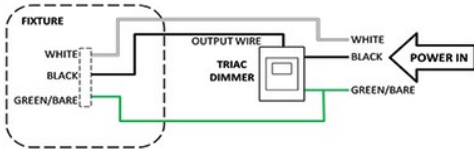

February 27, 2017		407943 Triac/Phase-cut dimmers																	
Brand	Type	Series	Model #	Wiring	watts	dimming method	Version Code	Max # of Luminaires	Notes	minimum dimming range									
Lutron	C.L	Ariadni/Toggler C.L	AYCL-153P	Single-pole/3-way	150	Toggler	T8, T9	13	3-Way only works with a 3-Way switch	3%									
			TGCL-153P																
			Diva C.L																
			Skylark C.L																
			Skylark Contour C.L																
			LGCL-153P																
	C.L	Maestro C.L	MACL-153M	Single-pole/3-way/multi-location	150	Digital	2014	13	3-Way only works with a 3-Way switch or dimmer companion MA-R (not a dimmer). Multi-location only work with MA-R	4%									
			MSCL-VP153M	Single-pole/3-way/multi-location	150	Digital/Vacancy Sensor	T2	13	3-Way only works with a 3-Way switch or dimmer companion MA-R (not a dimmer). Multi-location only work with MA-R	4%									
			MSCL-OP153M	Single-pole/3-way/multi-location	150	Digital/Occupancy Sensor													
			MRF2-6CL	Single-pole/3-way/multi-location	150	Digital and Wireless	M6	13	3-Way or multi-location only works with companion MA-R (not a dimmer)	4%									
			Nova T	NTCL-250	Single-pole	250	slide to off	BR Y02	22		4%								
			Grafik T	GT-150	Single-pole/3-way/multi-location	150	Digital	T6	13	3-Way or multi-location only works with companion GT-AD (not a dimmer)	3%								
RF C.L	Grafik T RF	GTJ 150	Single-pole/3-way/multi-location	150	Digital	M6	13	3-Way or multi-location only works with companion GT-AD (not a dimmer)	3%										
										Wireless	Caseta	PD-6WCL	Single-pole or multi-location	150	Digital and Wireless	SD11	13	Multi-location only works with Pico wireless remote PJ2	0%
Leviton	Universal Dimmer	Decora	DSL06-1L	Single-pole/3-Way	300	slide with ON/OFF button	NA	27	3-Way only works with a 3-Way switch	24%									
			Illuma Tech	IP106-10	Single-pole/3-Way	150	slide with ON/OFF button	NA	13	3-Way only works with a 3-Way switch	4%								
			Sureslide	6672-1L	single	150	slide to off	NA	13		12%								
			Sureslide	6674-PO	Single-pole/3-Way	150	slide with ON/OFF button	NA	13	3-Way only works with a 3-Way switch	4%								
			Remu	RE106	Single-pole/3-Way	300	Digital	NA	27	3-Way only works with remote RE00R Requires neutral wire connection	0%								
			Decora Digital	DDMX1-BL	Single-pole/3-Way	450	Digital or Bluetooth	NA	41	3-Way only works with remote DDOOR-DL Requires neutral wire connection	0%