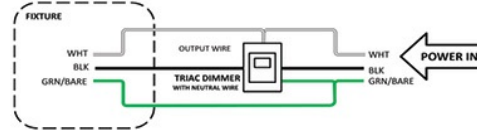

February 27, 2017		407943 Triac/Phase-cut dimmers																	
Brand	Type	Series	Model #	Wiring	watts	dimming method	Version Code	Max # of Luminaires	Notes	minimum dimming range									
Lutron	C.L	Ariadni/Toggler C.L	AYCL-153P	Single-pole/3-way	150	Toggler	T8, T9	13	3-Way only works with a 3-Way switch	3%									
			TGCL-153P																
			Diva C.L																
			Skylark C.L																
			Skylark Contour C.L																
			LGCL-153P																
	C.L	Maestro C.L	MACL-153M	Single-pole/3-way/multi-location	150	Digital	2014	13	3-Way only works with a 3-Way switch or dimmer companion MA-R (not a dimmer). Multi-location only work with MA-R	4%									
			MSCL-VP153M	Single-pole/3-way/multi-location	150	Digital/Vacancy Sensor	T2	13	3-Way only works with a 3-Way switch or dimmer companion MA-R (not a dimmer). Multi-location only work with MA-R	4%									
			MSCL-OP153M	Single-pole/3-way/multi-location	150	Digital/Occupancy Sensor													
			MRF2-6CL	Single-pole/3-way/multi-location	150	Digital and Wireless	M6	13	3-Way or multi-location only works with companion MA-R (not a dimmer)	4%									
			Nova T	NTCL-250	Single-pole	250	slide to off	BR Y02	22		4%								
			Grafik T	GT-150	Single-pole/3-way/multi-location	150	Digital	T6	13	3-Way or multi-location only works with companion GT-AD (not a dimmer)	3%								
RF C.L	Grafik T RF	GTJ 150	Single-pole/3-way/multi-location	150	Digital	M6	13	3-Way or multi-location only works with companion GT-AD (not a dimmer)	3%										
										Wireless	Caseta	PD-6WCL	Single-pole or multi-location	150	Digital and Wireless	SD11	13	Multi-location only works with Pico wireless remote PJ2	0%
Leviton	Universal Dimmer	Decora	DSL06-1L	Single-pole/3-Way	300	slide with ON/OFF button	NA	27	3-Way only works with a 3-Way switch	24%									
			Illuma Tech	IP106-10	Single-pole/3-Way	150	slide with ON/OFF button	NA	13	3-Way only works with a 3-Way switch	4%								
			Sureslide	6672-1L	single	150	slide to off	NA	13		12%								
			Sureslide	6674-PO	Single-pole/3-Way	150	slide with ON/OFF button	NA	13	3-Way only works with a 3-Way switch	4%								
			Remu	RE106	Single-pole/3-Way	300	Digital	NA	27	3-Way only works with remote RE00R Requires neutral wire connection	0%								
			Decora Digital	DDMX1-BL	Single-pole/3-Way	450	Digital or Bluetooth	NA	41	3-Way only works with remote DDOOR-DL Requires neutral wire connection	0%