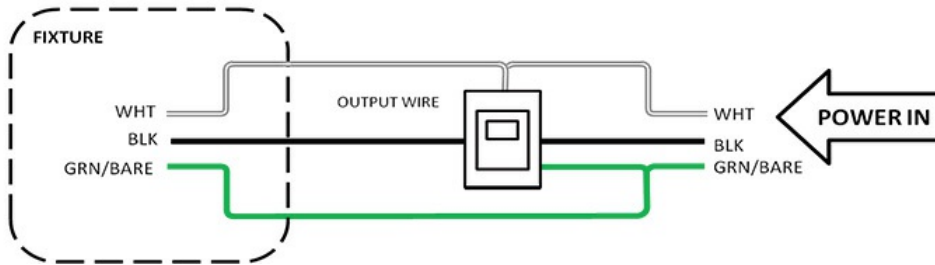

Project: Date:

Prepared By:

Comments

FEATURES

- Patented can-free design with J-box and spring loaded clips attached to LED trim
- IC rated for contact with insulation and Air Tight to prevent heating and cooling losses
- Dimmable to 10% with approved LED dimmers
- Wet-location rated
- Title 24 Compliant (CRI >90)
- ENERGY STAR®
- Interchangeable trim rings available to customize the look of the ceiling

APPLICATIONS

Conference Room
Medical Office
Office Lobby
Residential
Retail

CERTIFICATIONS

OPTICS

- Magnetic interchangeable trim rings available
- Frosted white lens
- Regressed reflector

... Visit our website for more information.

TRIM ORDERING OPTIONS

Model Number	Kelvin (CCT)	Watts	Lumens	CRI	Trim Color
EV612941WH30	3000K	19	1278	93	White Can-free

SPECIFICATIONS

Warranty:	5 Years	Max. Ambient Temp:	45° C	R9-Value:	Beam Angle:	99°
Expected Life:	50,000 hrs	Min. Ambient Temp:	-18° C	Power Factor:	THD:	<20%

Project: Date:

Prepared By:

Comments

DIMMING COMPATIBILITY

March 30, 2018		Easy Up Dimmers (Require neutral wire connection)					
Brand	Type	Series	Model #	Wiring	watts	dimming method	Notes
Lutron	ELV	Divia	DVELV-303P	Single-pole/3-way	300	slide with ON/OFF button	3-Way only works with a 3-Way switch
	ELV	Maestro	MAELV-600	Single-pole/multi-location	600	Digital	Multi-location only work with MA-R (not a dimmer)
	ELV	Nova T	NTELV-300	Single Pole	300	slide to off	
	ELV	Skylark	SELV-303P	Single-pole/3-way	300	slide with ON/OFF button	3-Way only works with a 3-Way switch
	ELV	Skylark Contour	CTELV-303P	Single-pole/3-way	300	slide with ON/OFF button	3-Way only works with a 3-Way switch
	Reverse Phase	Divia	DVRP-253P	Single-pole/3-way	250	slide with ON/OFF button	3-Way only works with a 3-Way switch
	Reverse Phase	Nova T	NTRP 250	Single Pole	250	slide to off	
	Reverse Phase	Skylark Contour	CTRP-253P	Single-pole/3-way	250	slide with ON/OFF button	3-Way only works with a 3-Way switch