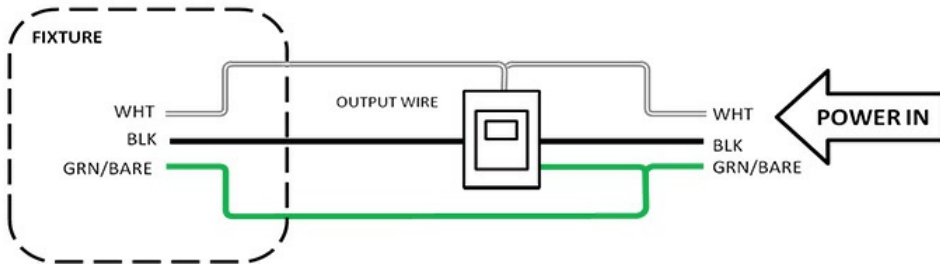

Project: Date:

Prepared By:

Comments

FEATURES

- Patented can-free design with J-box and spring loaded clips attached to LED trim
- IC rated for contact with insulation and Air Tight to prevent heating and cooling losses
- Dimmable to 10% with approved LED dimmers
- Wet-location rated
- Title 24 Compliant (CRI >90)
- ENERGY STAR®
- Interchangeable trim rings available to customize the look of the ceiling

APPLICATIONS

Conference Room
Medical Office
Office Lobby
Residential
Retail

CERTIFICATIONS

OPTICS

- Magnetic interchangeable trim rings available
- Frosted white lens
- Regressed reflector

... Visit our website for more information.

TRIM ORDERING OPTIONS

Model Number	Kelvin (CCT)	Watts	Lumens	CRI	Trim Color
EV407941WH30	3000K	12	724	93	White Can-free

SPECIFICATIONS

Warranty:	5 Years	Max. Ambient Temp:	45° C	R9-Value:	Beam Angle:	99°
Expected Life:	50,000 hrs	Min. Ambient Temp:	-18° C	Power Factor:	THD:	<20%

Project: Date:

Prepared By:

Comments

DIMMING COMPATIBILITY

March 30, 2018							
Easy Up Dimmers (Require neutral wire connection)							
Brand	Type	Series	Model #	Wiring	watts	dimming method	Notes
Lutron	ELV	Divia	DVELV-303P	Single-pole/3-way	300	slide with ON/OFF button	3-Way only works with a 3-Way switch
	ELV	Maestro	MAELV-600	Single-pole/multi-location	600	Digital	Multi-location only work with MA-R (not a dimmer)
	ELV	Nova T	NTELV-300	Single Pole	300	slide to off	
	ELV	Skylark	SELV-303P	Single-pole/3-way	300	slide with ON/OFF button	3-Way only works with a 3-Way switch
	ELV	Skylark Contour	CTELV-303P	Single-pole/3-way	300	slide with ON/OFF button	3-Way only works with a 3-Way switch
	Reverse Phase	Divia	DVRP-253P	Single-pole/3-way	250	slide with ON/OFF button	3-Way only works with a 3-Way switch
	Reverse Phase	Nova T	NTRP 250	Single Pole	250	slide to off	
	Reverse Phase	Skylark Contour	CTRP-253P	Single-pole/3-way	250	slide with ON/OFF button	3-Way only works with a 3-Way switch